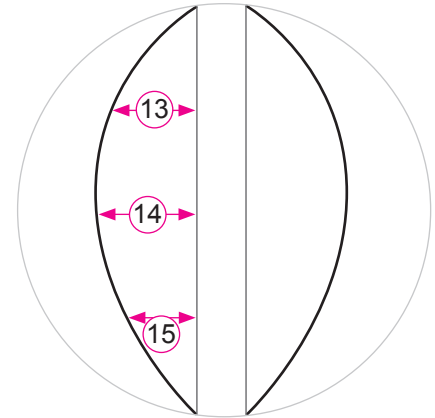

QUANTUMSAILS™

Sail Pack Dimensions

Name		Phone		Material	
Boat		Date		Color	

Measuring Flaked Sail

1	Foot Length of sail measured from aft side of mast	
2	Type / size of slide / bolt rope to fit top of main boom	
3	'P' measurement to determine lazy jack length	
4	Color of Sunbrella fabric	
5	Tack Angle	
6	Tack Set Back	
7	Circumference of flaked sail, aft of mast	
8	Circumference of flaked sail, middle of foot	
9	Circumference of flaked sail at end of boom	
10	Where the foot groove ends forward of the clew	
11	Stack height, from top of boom / top of head	
12	Reef line cut back at the tack	
	Type of Front Closure - Attached or Zipper	
13	Front A Attached: Width of Front 1/4 down from top	
14	Front B Attached: Width of Front 1/2 down from top	
15	Front C Attached: Width of Front 3/4 down from top	
16	Front A Zipper: Width of Front at top	
17	Front B Zipper: Width of Front 1/2 down from top	
18	Front C Zipper: Width of Front at bottom	

Attached

Zipper