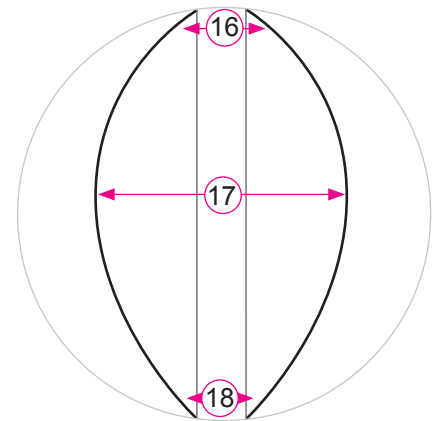

QUANTUMSAILS™

Sail Pack Dimensions

Name		Phone		Material	
Boat		Date		Color	

Measuring Flaked Sail

1	Foot Length of sail measured from aft side of mast	
2	Type / size of slide / bolt rope to fit top of main boom	
3	'P' measurement to determine lazy jack length	
4	Color of Sunbrella fabric	
5	Tack Angle	
6	Tack Set Back	
7	Circumference of flaked sail, aft of mast	
8	Circumference of flaked sail, middle of foot	
9	Circumference of flaked sail at end of boom	
10	Where the foot groove ends forward of the clew	
11	Stack height, from top of boom / top of head	
12	Reef line cut back at the tack	
	Type of Front Closure - Attached or Zipper	
13	Front A Attached: Width of Front 1/4 down from top	
14	Front B Attached: Width of Front 1/2 down from top	
15	Front C Attached: Width of Front 3/4 down from top	
16	Front A Zipper: Width of Front at top	
17	Front B Zipper: Width of Front 1/2 down from top	
18	Front C Zipper: Width of Front at bottom	

Attached

Zipper